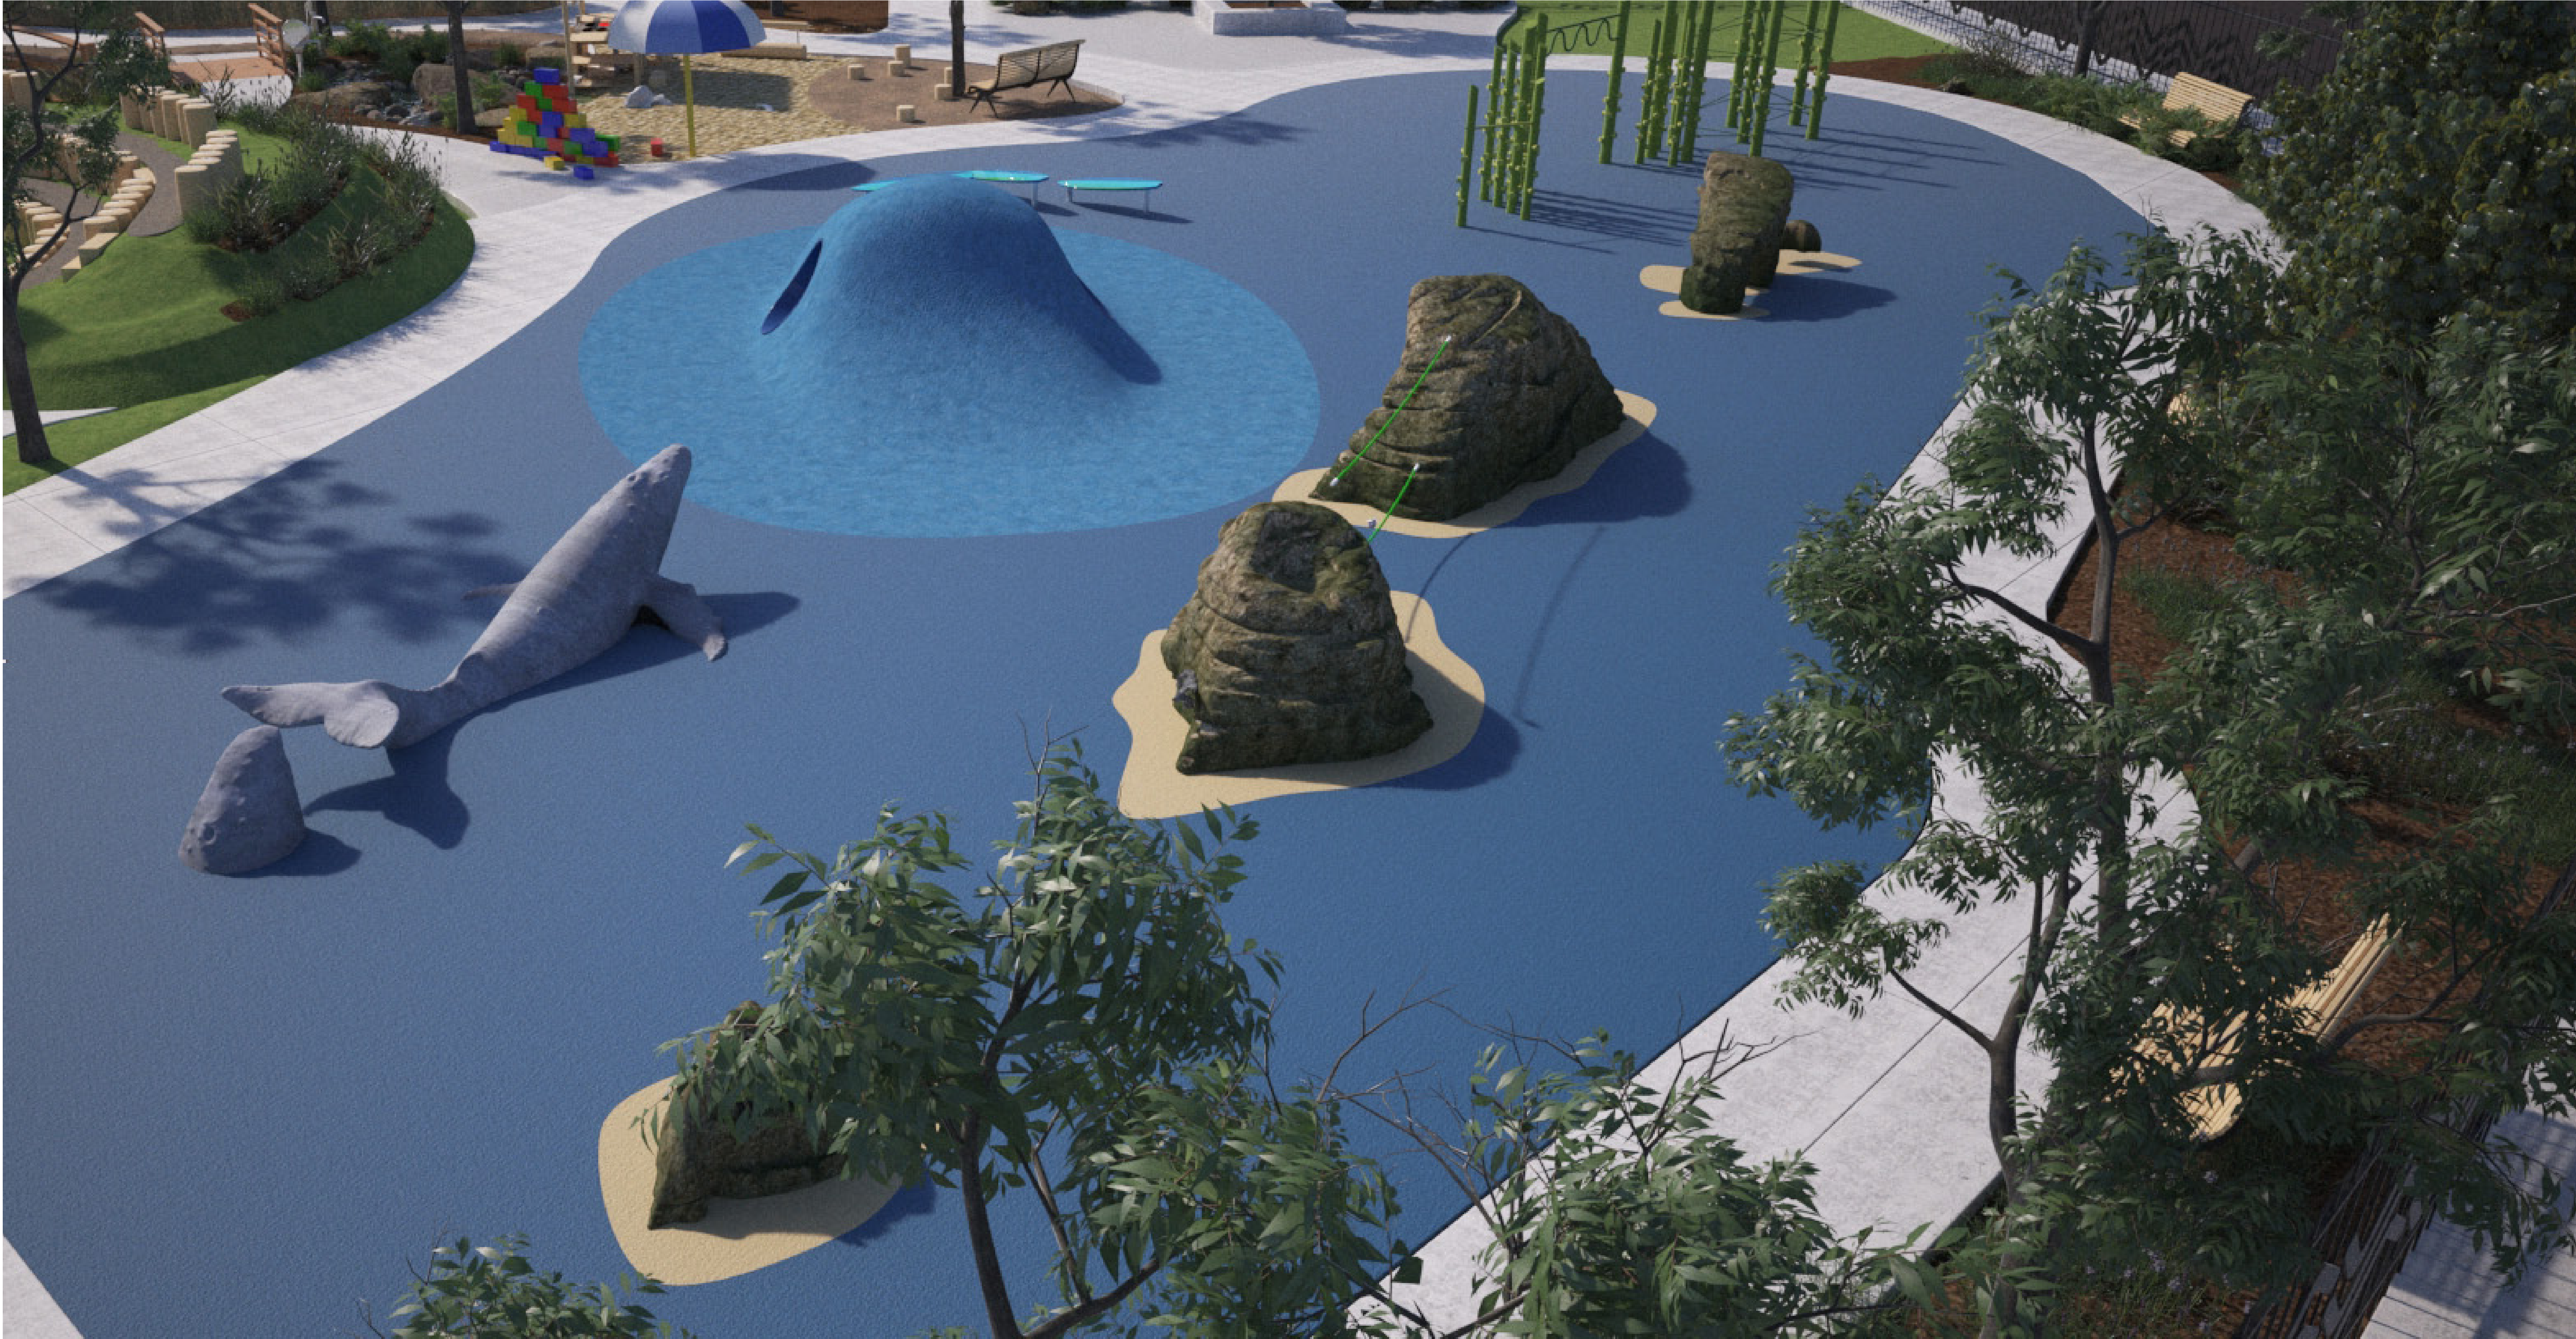

kidSTREAM outdoor exhibit area

kidSTREAM
3100 E. Ponderosa Dr.
Camarillo, CA 93010

outdoor exhibit overview

outdoor exhibit overview

channel islands exhibit

channel islands exhibit

channel islands exhibit

channel islands exhibit

channel islands exhibit

channel islands exhibit

stage & amphitheater

stage & amphitheater

beach exhibit

beach exhibit

stream exhibit

stream exhibit

agricultural exhibit

agricultural exhibit

tree house exhibit

tree house exhibit

tree house exhibit

tree house exhibit

beach camping/forts exhibit

beach camping/forts exhibit