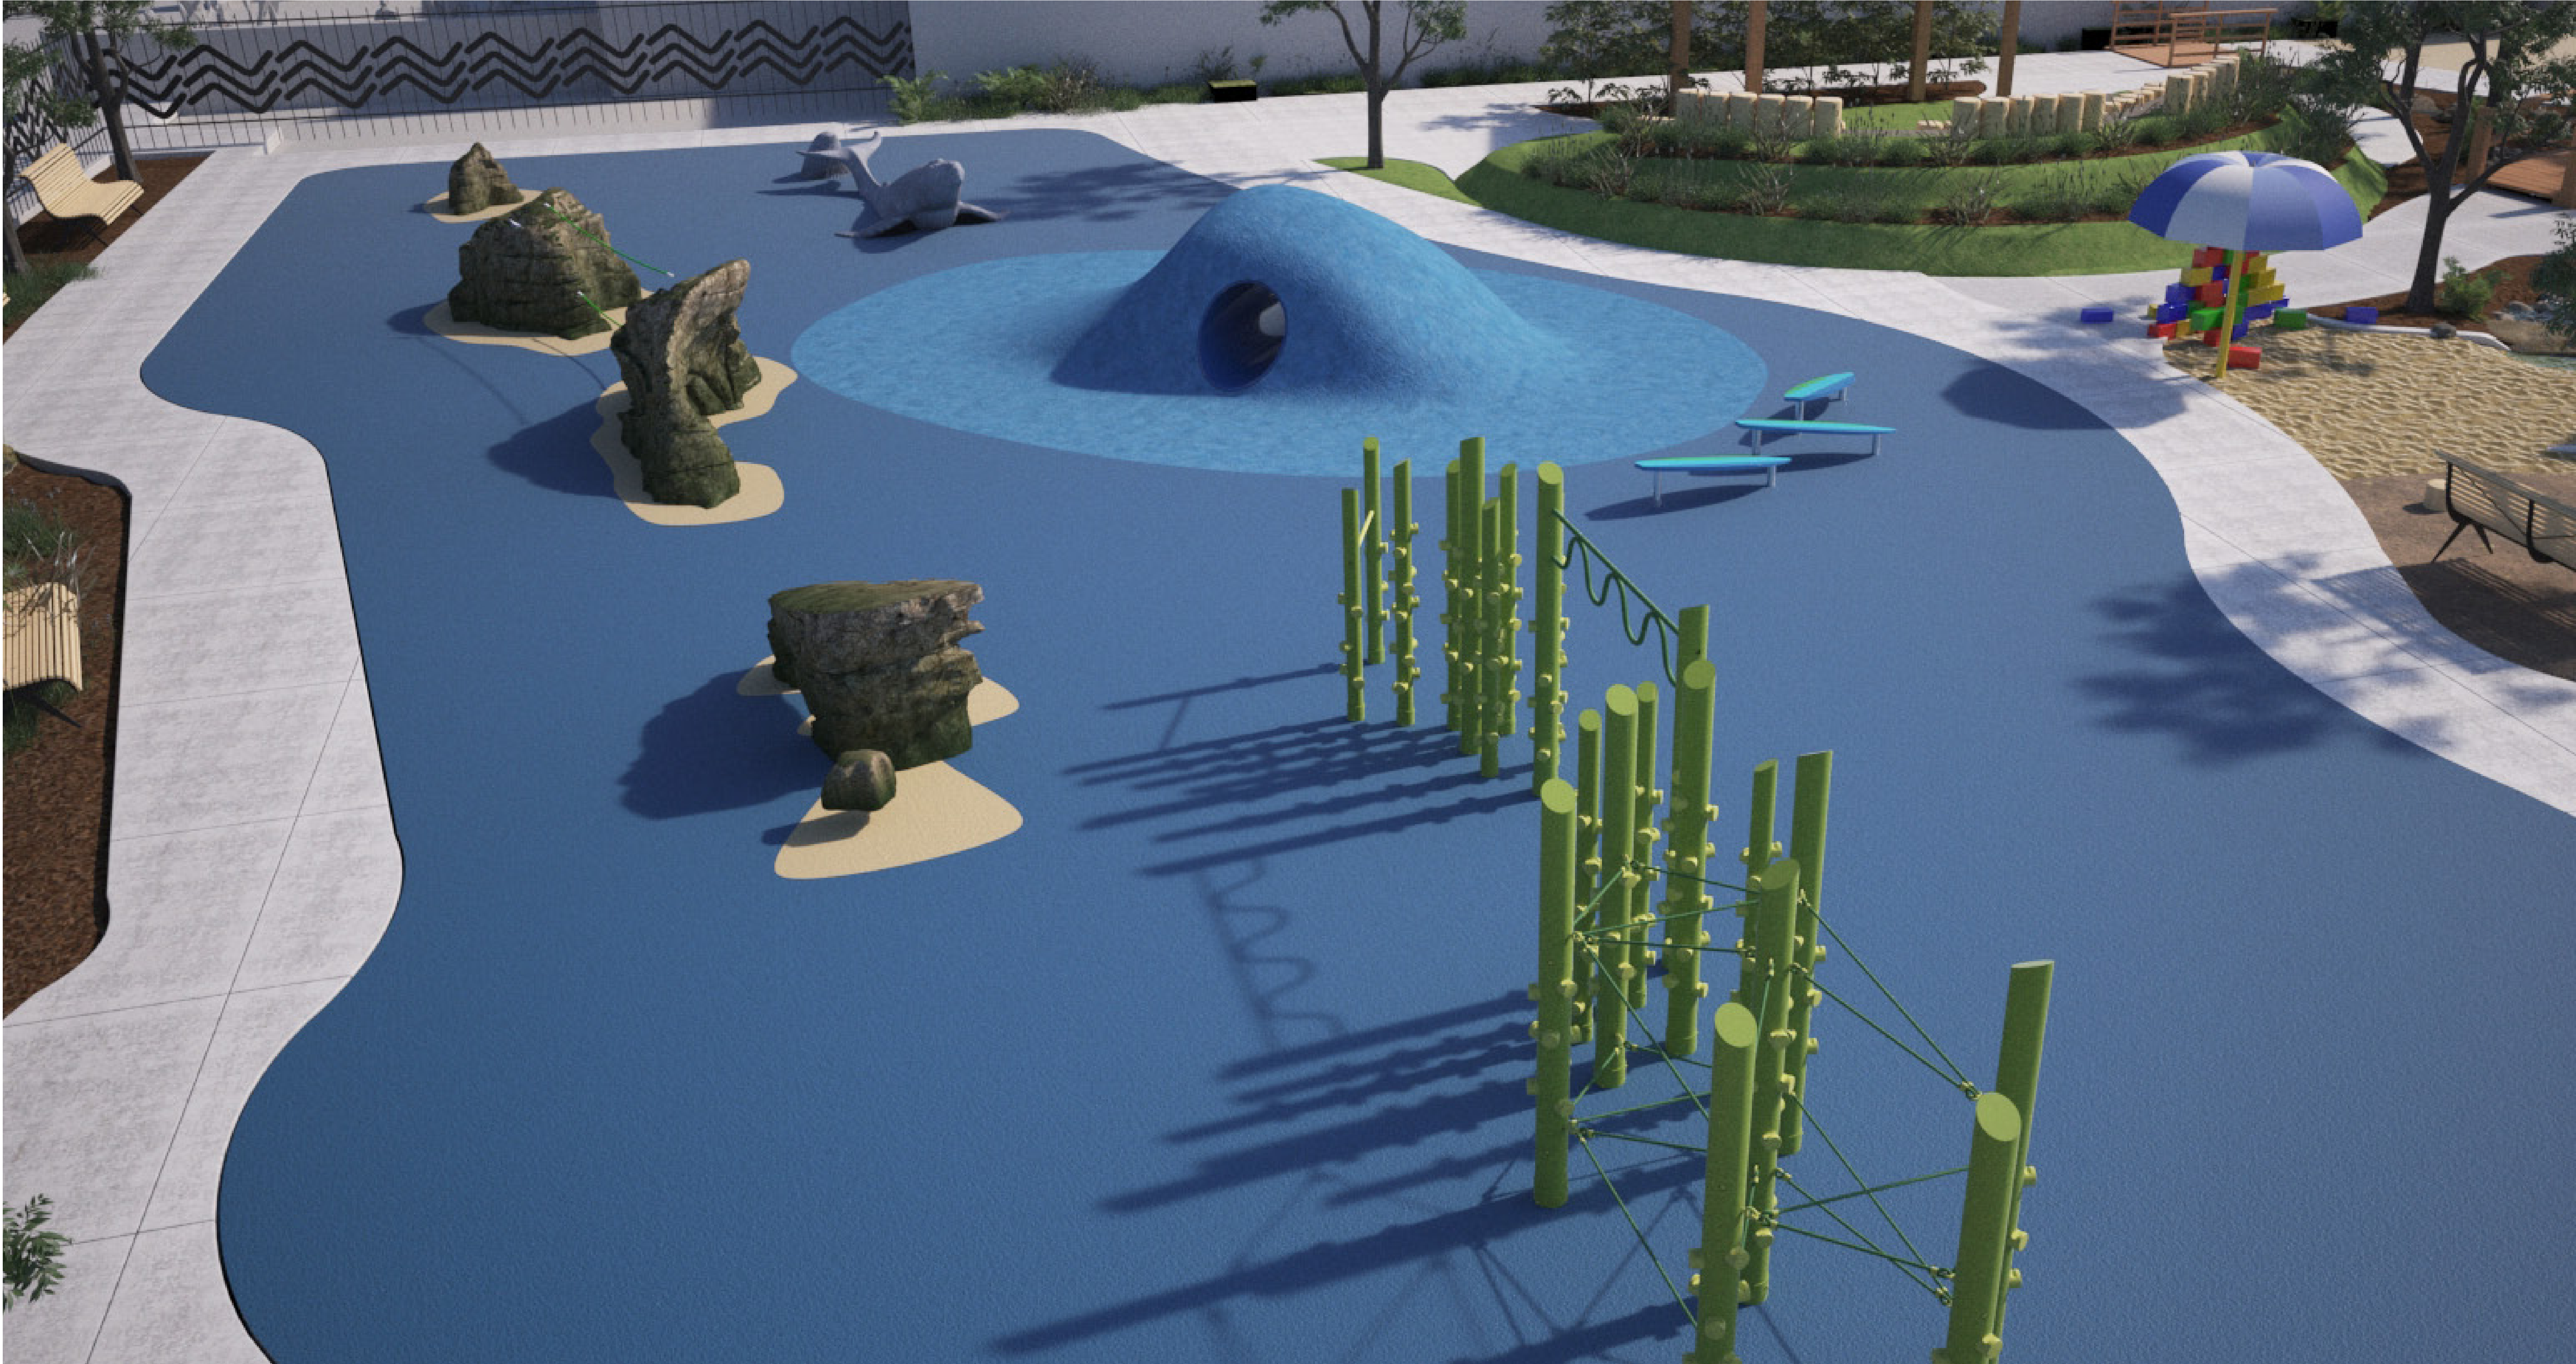

kidSTREAM outdoor exhibit area

kidSTREAM
3100 E. Ponderosa Dr.
Camarillo, CA 93010

outdoor exhibit overview

outdoor exhibit overview

channel islands exhibit

channel islands exhibit

channel islands exhibit

channel islands exhibit

channel islands exhibit

channel islands exhibit

stage & amphitheater

stage & amphitheater

beach exhibit

beach exhibit

stream exhibit

stream exhibit

agricultural exhibit

agricultural exhibit

tree house exhibit

tree house exhibit

tree house exhibit

tree house exhibit

beach camping/forts exhibit

beach camping/forts exhibit