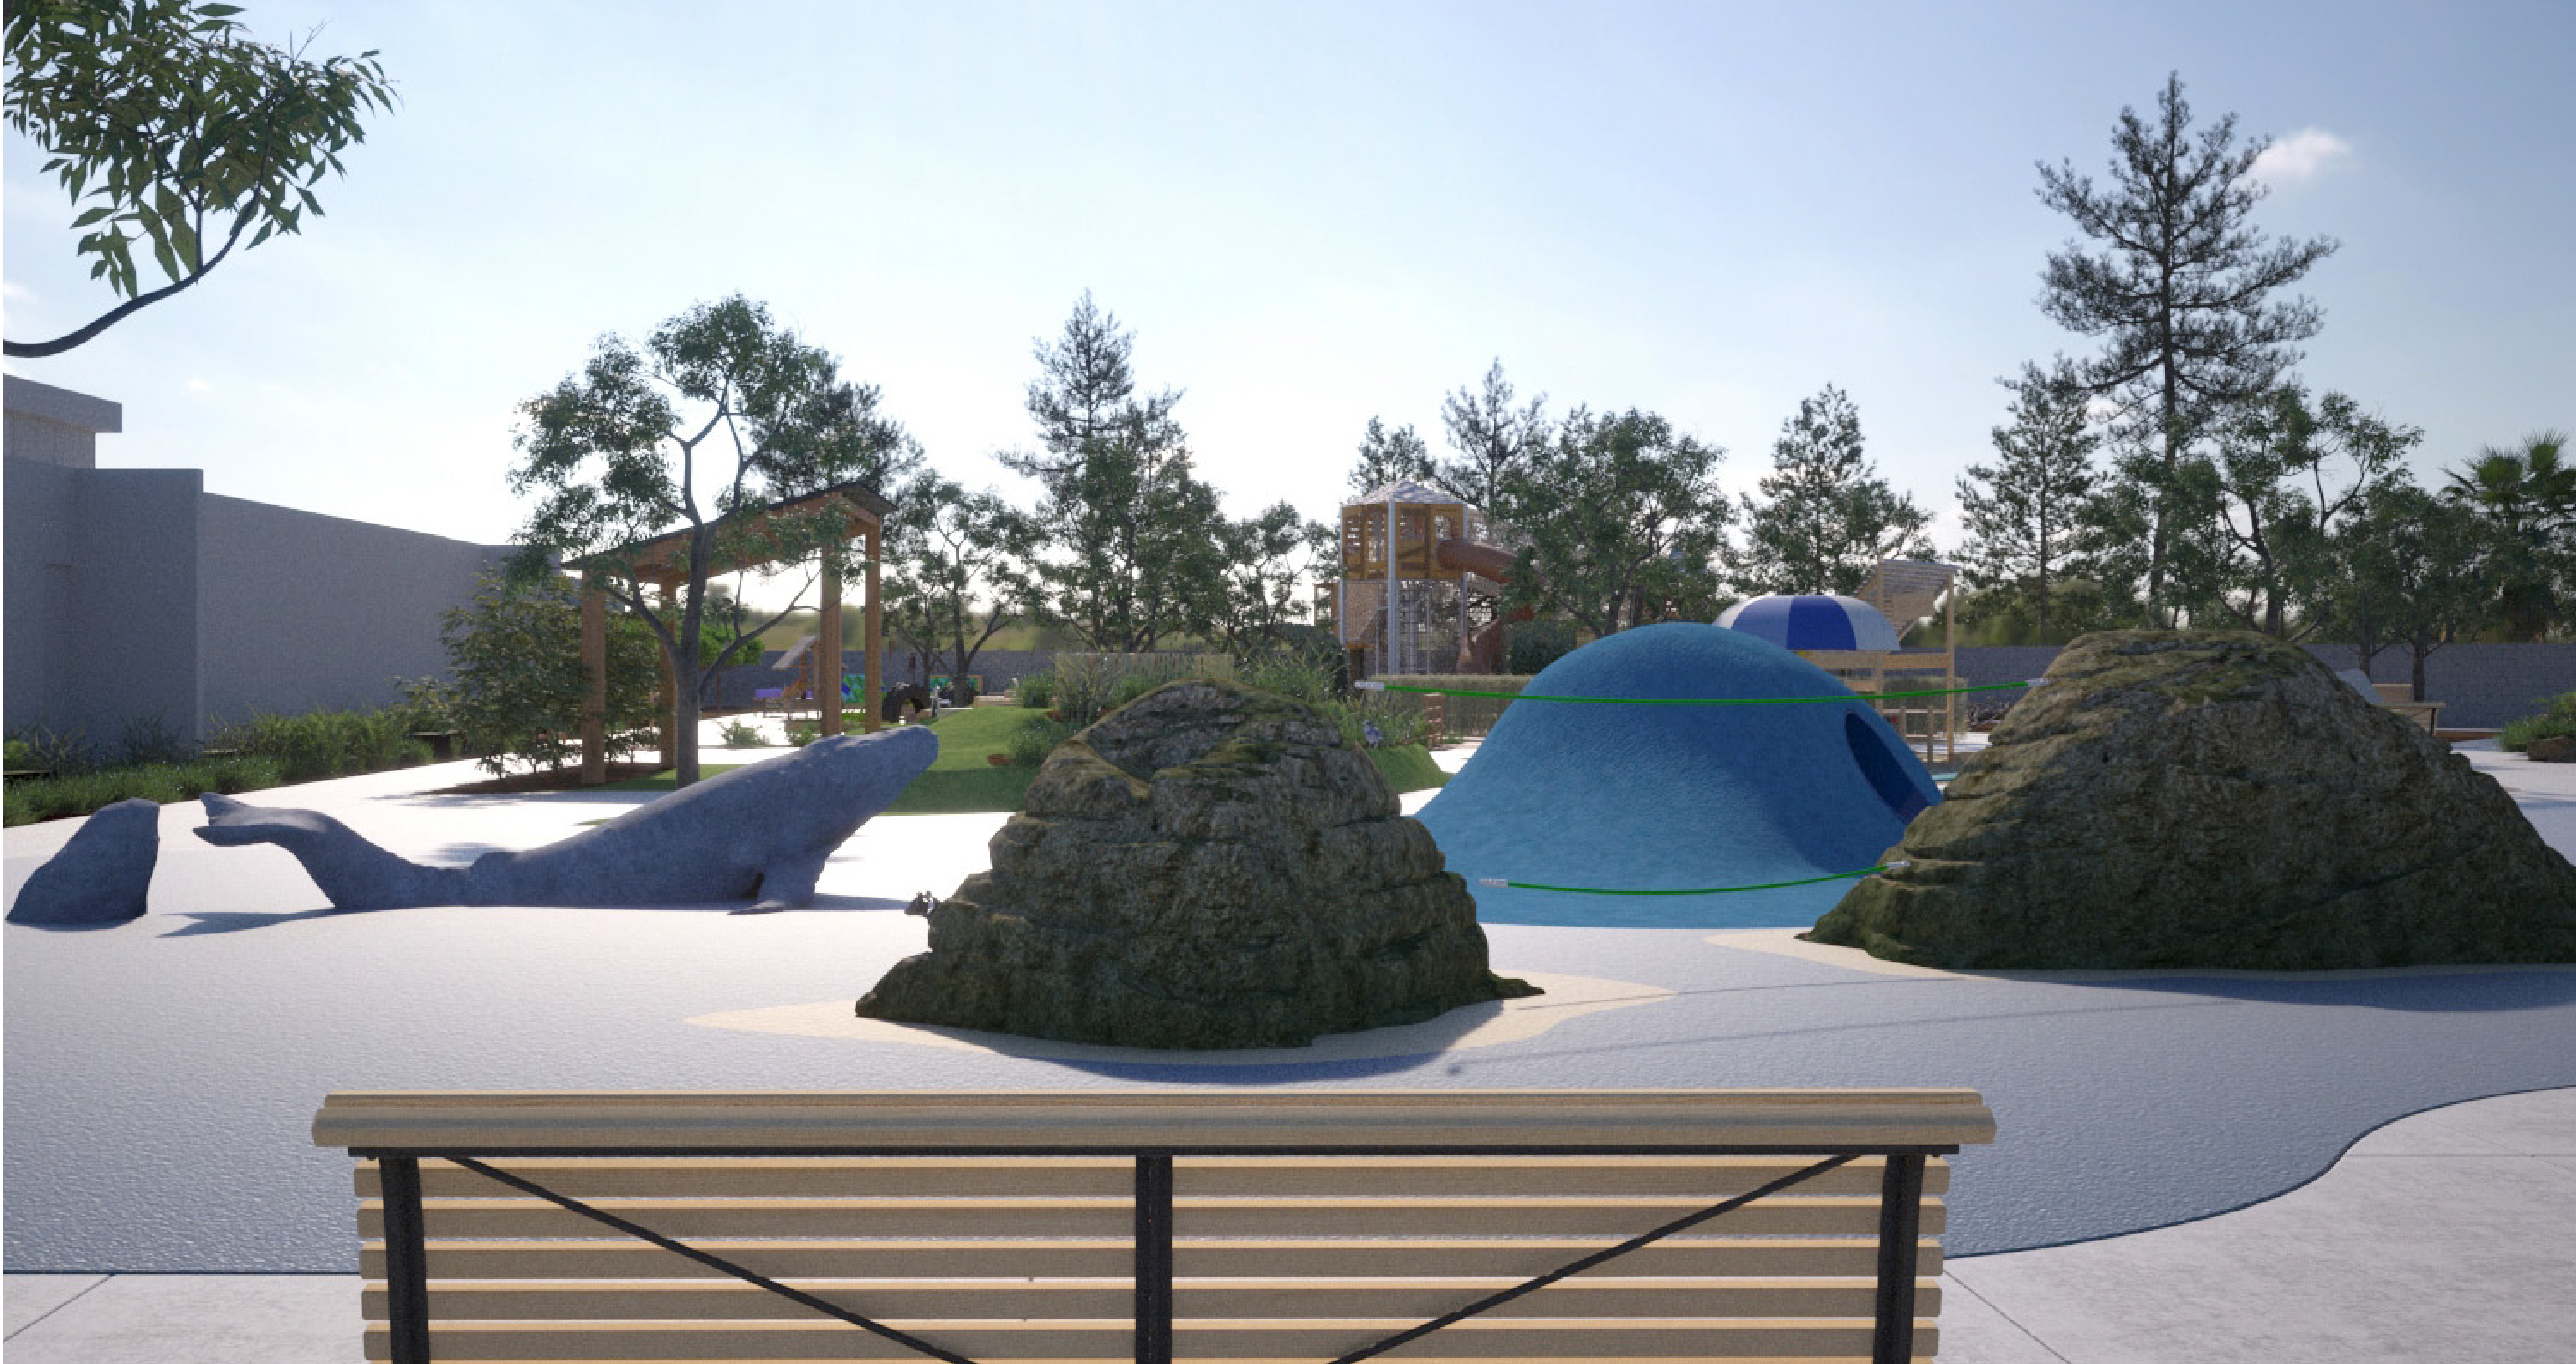

kidSTREAM outdoor exhibit area

kidSTREAM
3100 E. Ponderosa Dr.
Camarillo, CA 93010

outdoor exhibit overview

outdoor exhibit overview

channel islands exhibit

channel islands exhibit

channel islands exhibit

channel islands exhibit

channel islands exhibit

channel islands exhibit

stage & amphitheater

stage & amphitheater

beach exhibit

beach exhibit

stream exhibit

stream exhibit

agricultural exhibit

agricultural exhibit

tree house exhibit

tree house exhibit

tree house exhibit

tree house exhibit

beach camping/forts exhibit

beach camping/forts exhibit